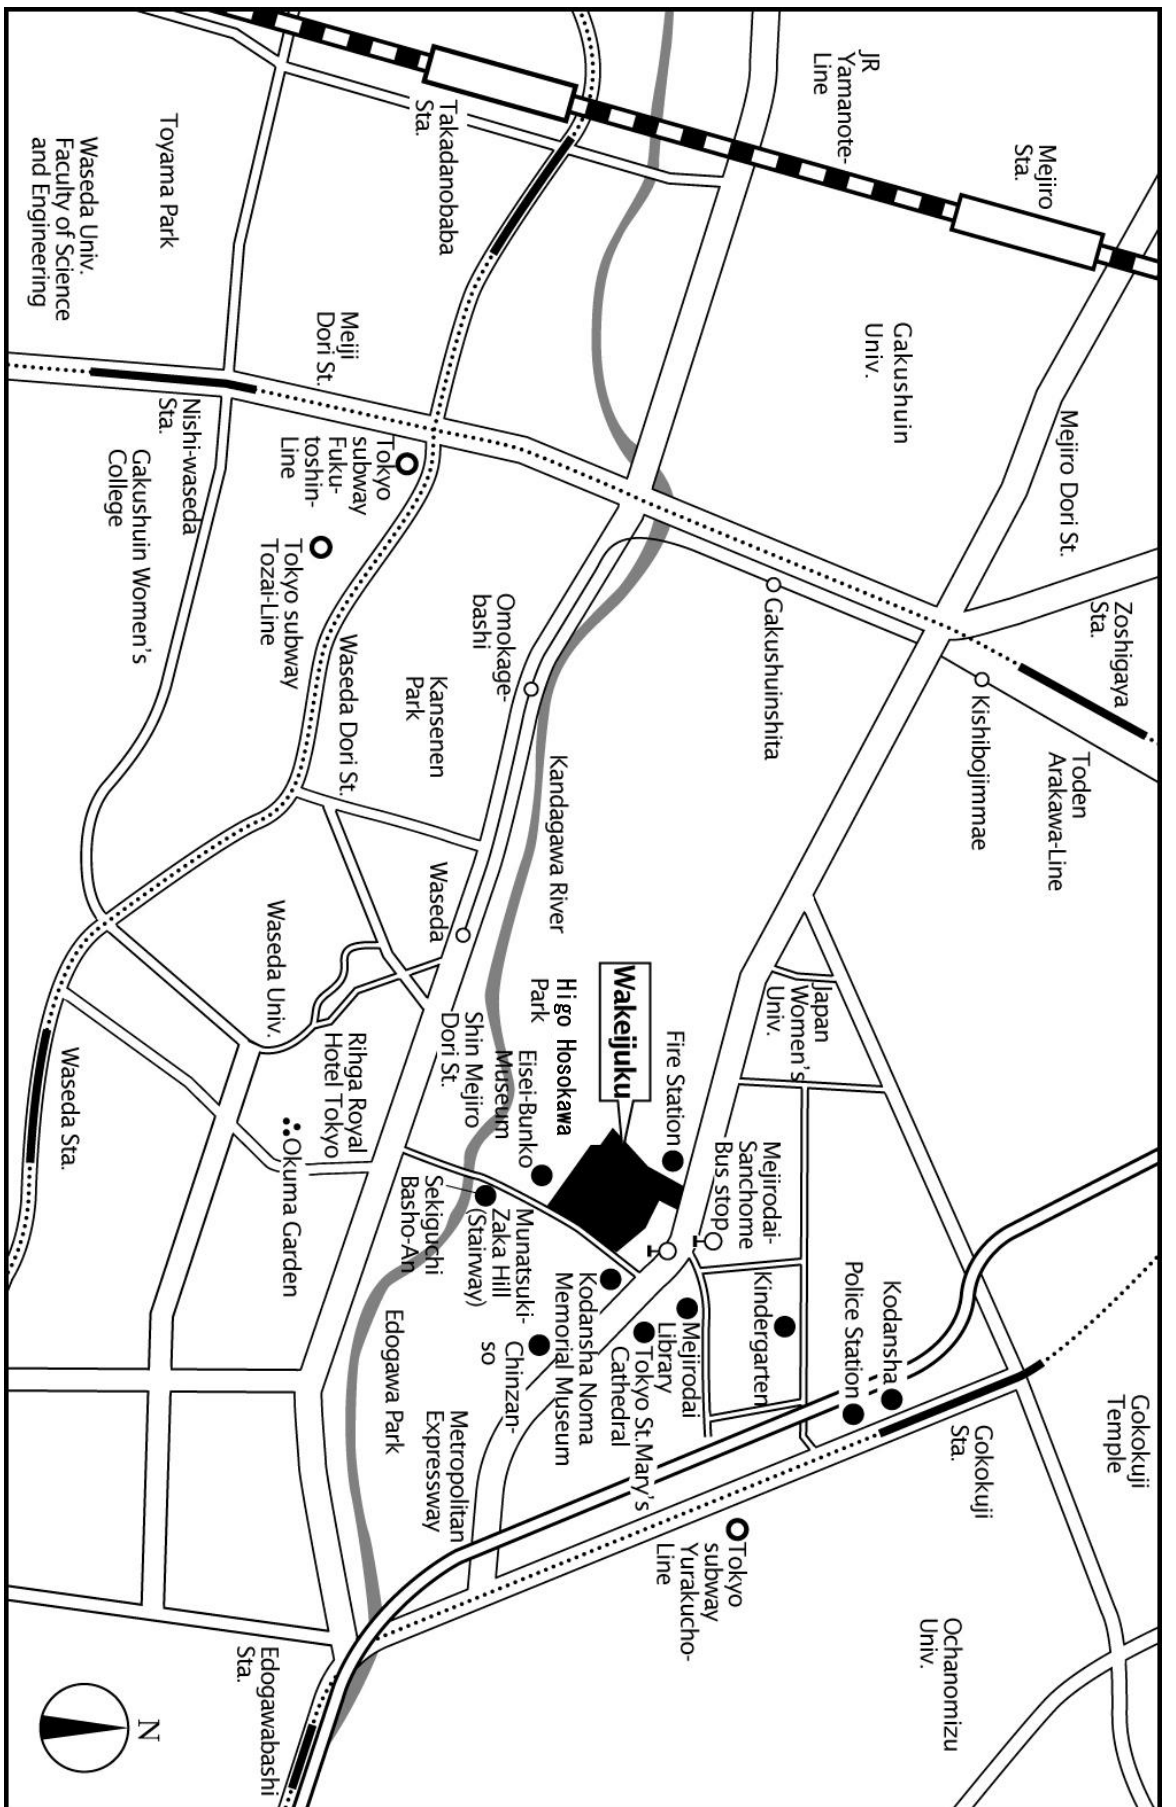

# Wakejuku Foundation / Dormitory for male students

1-21-2 Mejirodai, Bunkyo-ku, Tokyo 112-8682, Japan ☎+81-3-3941-7446

- ◆ 10 minutes on foot from Gokokuji Sta. (Tokyo subway Yurakucho-Line)
- ◆ 12 minutes on foot from Zoshigaya Sta. (Tokyo subway Fukutoshin-Line)

- ◆ 15 minutes on foot from Waseda Sta. (Tokyo subway Tozai-Line)

- ◆ 7 minutes by bus from JR Mejiro Sta., 1 minute on foot from Mejirodai-Sanchome Bus stop (bound for JR Shinjuku Sta.)